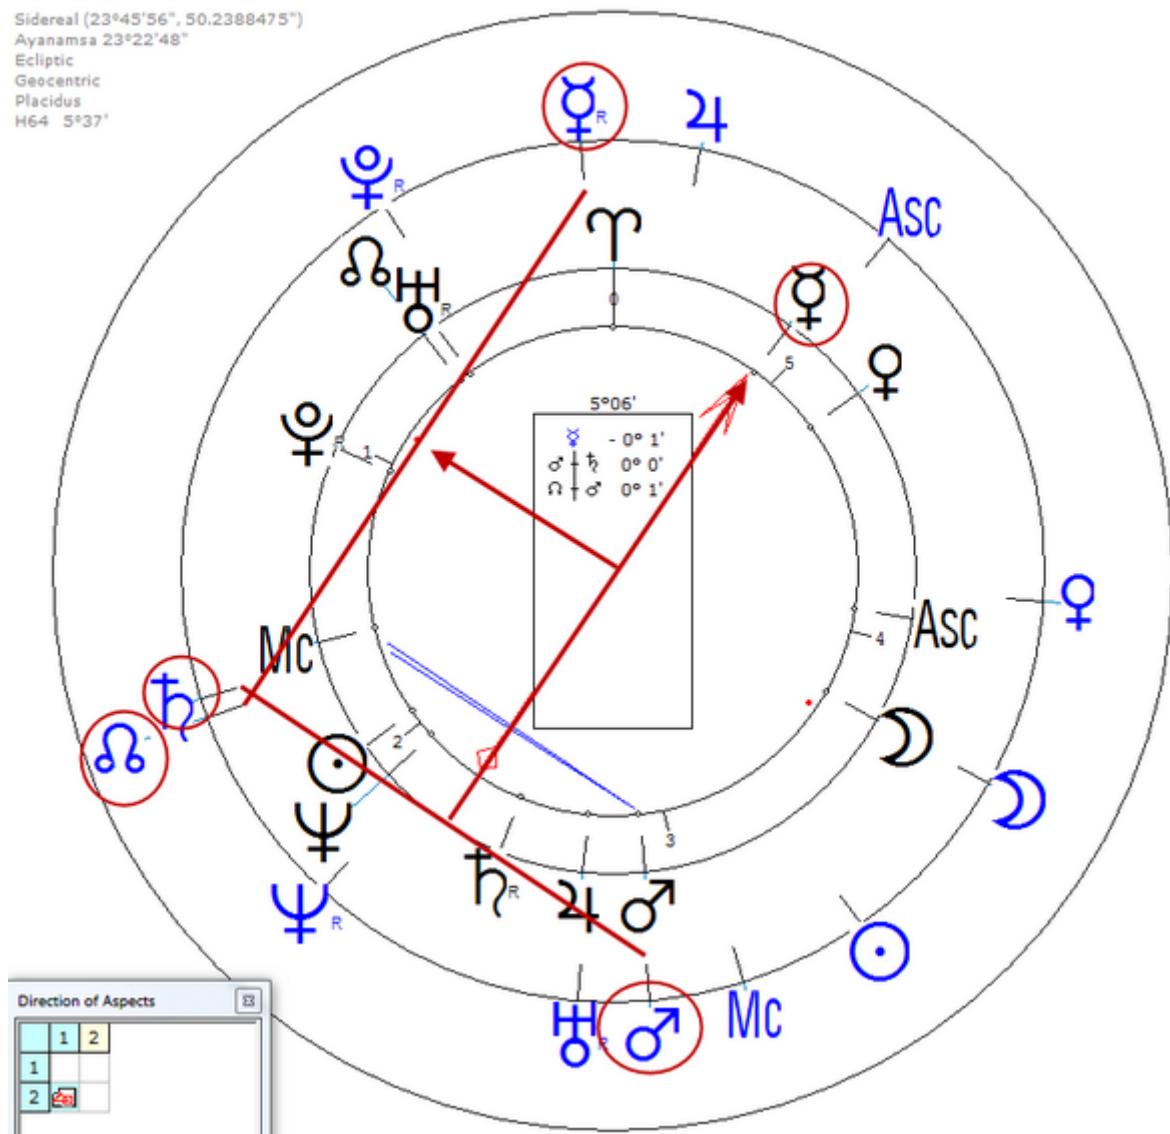

Bishop Jr., Raymond P.

27 January 1972 at 05:18 (= 05:18 AM)Worcester, Massachusetts,
42n16, 71w48

American suicide.

<https://www.astro.com/astro-databank/Bishop_Jr.,_Raymond_P.>

Death by Suicide 30 April 1990 at 07:30 AM in West Boylston, MA

Lunar Return (Harmonic 64)

Lunar $\♂/\♁ = \text{Lunar } \♀/\♁ = \text{♀}_n$

Bishop Jr., Raymond P.

27 January 1972 Thu 5:18 (GMT-5) 42°15'45"N 71°48'10"W
Worcester, Massachusetts, USA

Sidereal (23°45'56", 50.2388475")

Ayanamsa 23°22'48"

Ecliptic

Geocentric

Placidus

H64 5°37'